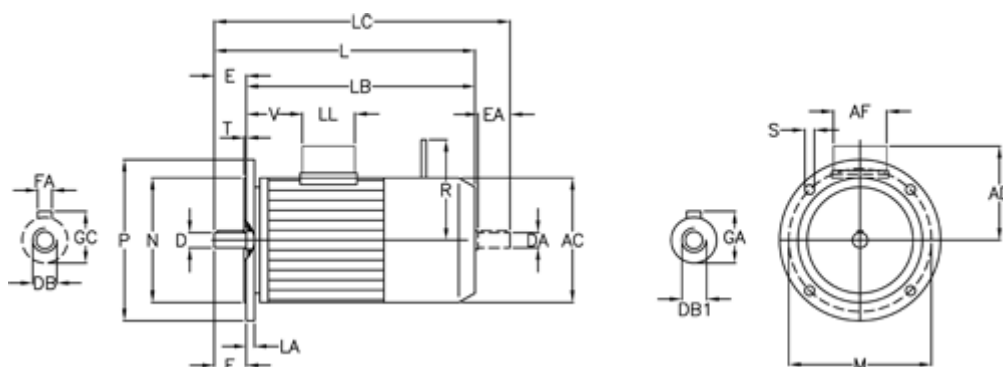

Data Sheet

Article number: 2510002204140404000

Description: Bonfiglioli brake motor BX100LA-4 2.2KW FD15
1400 rpm 3x230/400v 50HZ IP55 IE3 DC brake B5 stainless steel

Measures

A/F = 98	EA = 28	LC = 521	V = 119
AC = 195	F = 8	LL = 98	
AD = 142	FA = 8	M = 215	
D = 28	GA = 31.0	N = 180	
DA = M10	GC = 31.0	P = 250	
DB = M10	L = 458	R = 160	
DB1 = M10	LA = 14.0	S = 14.0	
E = 60	LB = 398	T = 4.0	